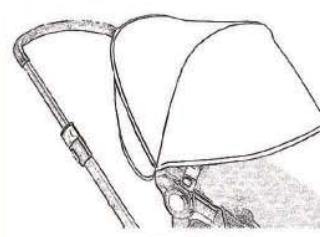

Ref. CF

BUGABOO BUFFALO

☒ SILLA Y CAPAZO ☒ NACELLE ET POUSSETTE ☒ PRAM & PUSHCHAIR