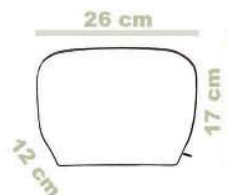

Ref. 31

Ref. TB

(73cm x 42 cm)

Ref. 12

Ref. 24

Ref. 11

Ref. 10

Ref. 20

Ref. 28

Ref. 33

Ref. 25

Ref. MS

G (120 x 120 cm)

Ref. MT

MANTA - COUVERTURE - BLANKET

Ref. MP

talla única
one size - taille unique