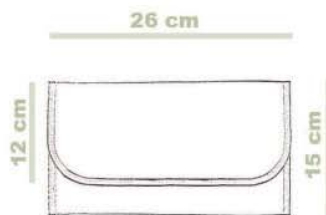

Ref. 31

Ref. TB

(73cm x 42 cm)

Ref. 12

Ref. 24

Ref. 11

Ref. 10

Ref. 20

Ref. 28

Ref. 33

Ref. 25

Ref. MS

G (120 x 120 cm)

Ref. MT

MANTA - COUVERTURE - BLANKET

Ref. MP

talla única
one size - taille unique