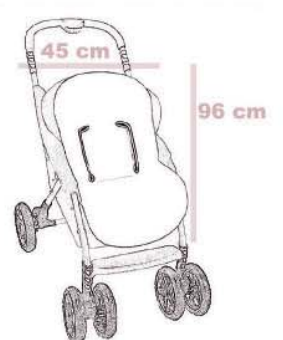

Ref. FB

ERGONOMICA
ERGONOMIC SEAT LINER
ERGONOMIQUE HOUSSE

Ref. FT

UNIVERSAL CORTA
SHORT UNIVERSAL SEAT LINER
HOUSSE COURTE

Ref. CB

BUGABOO CAMALEON, BUGABOO FOX
BONARELLI, BABY ACE...

SILLA Y CAPAZO NACELLE ET POUSSETTE PRAM & PUSHCHAIR